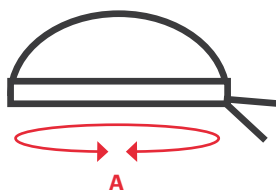

534006S

Stretch scrub cap

velilla

Sizes

ONE SIZE

Sizes	Length
ONE SIZE	62,5

Dimensions in cm

• A: Length