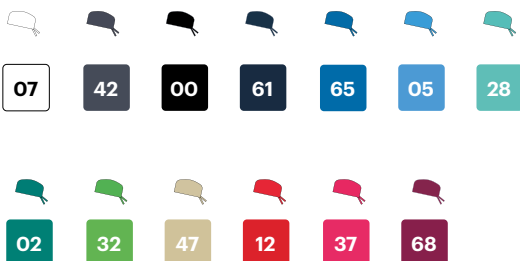

velilla

FABRIC
STRETCH®
Smart fabric for comfort

- Elastic back band

- Adjustable back straps

ONE SIZE

Colours

07 White / **42** Dark Grey / **00** Black / **61** Navy Blue /
65 Royal Blue / **05** Sky Blue / **28** Light Turquoise /
02 Green / **32** Apple Green / **47** Light Beige / **12** Red /
37 Magenta Pink / **68** Aubergine

534006S

Stretch scrub cap

velilla

Fabric

Stretch.

62% polyester
34% cotton
4% elastane
185 gsm

This balanced combination offers a durable, comfortable, and functional fabric with a peachskin finish that provides an extrasoft feel, perfectly suited to the demands of the healthcare environment.